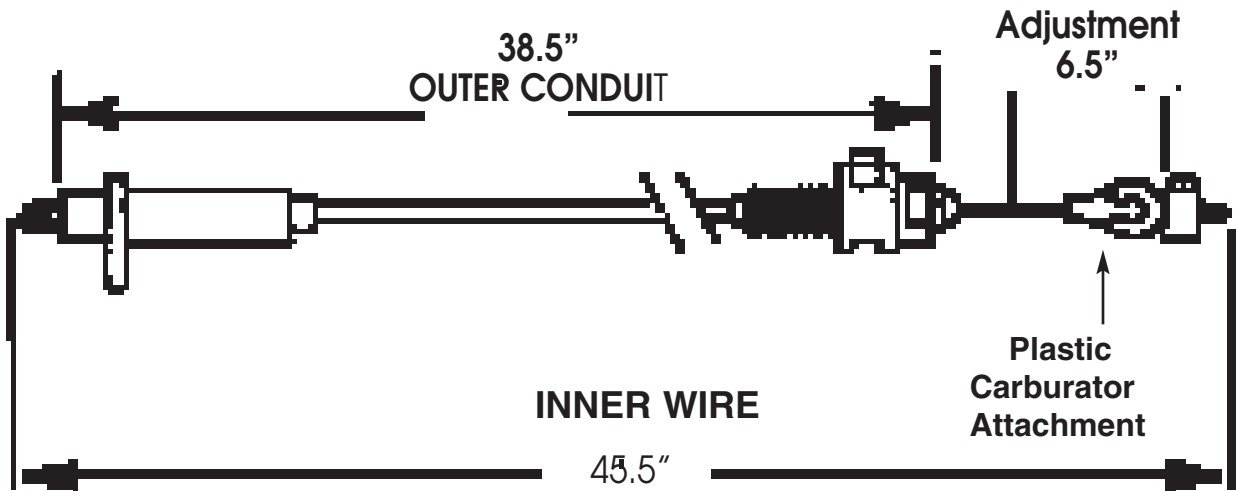

CABLE CONNECTIONS

K35955 OEM

FITS GM 350 1969-86, 200 1976-80

Use to replace detent cables of inner wire length (overall length) of 36" to 43".

Teckpak Hotline, 1-800-527-2544 / www.teckpak.com